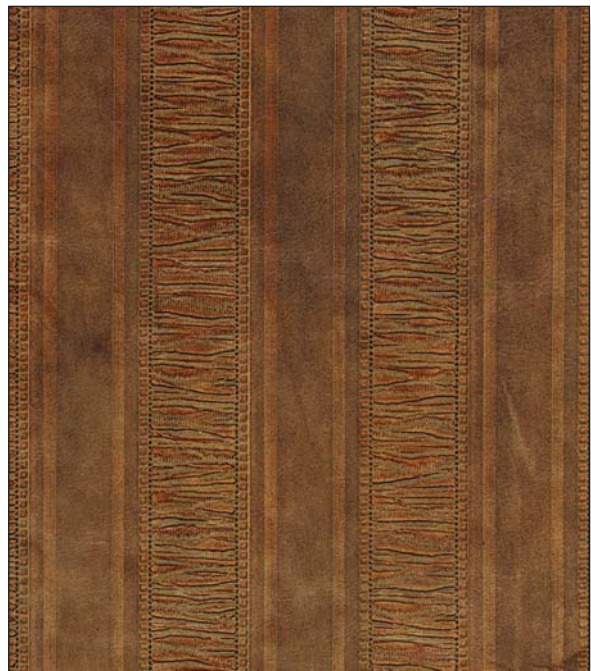

ROMANZA SHANTON R003

CCLI – More than just leather!

C.C. Leathers Inc. • Tel: 416-462-1229 • Fax: 416-462-1268
Toll free tel: 1-888-784-8874 • Toll free fax: 1-888-784-8818
ccli@contractleathers.com • www.contractleathers.com