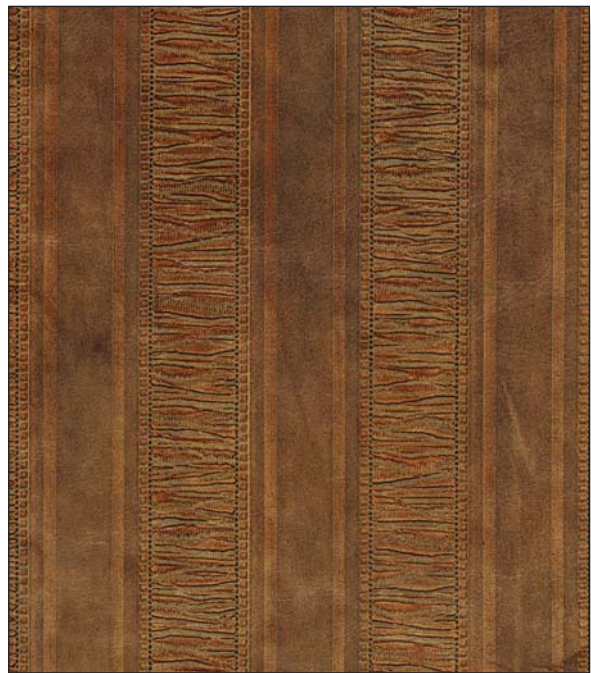

ROMANZA SHANTON R003

CCLI – More than just leather!

C.C. Leathers Inc. • Tel: 416-462-1229 • Fax: 416-462-1268
Toll free tel: 1-888-784-8874 • Toll free fax: 1-888-784-8818
ccli@contractleathers.com • www.contractleathers.com