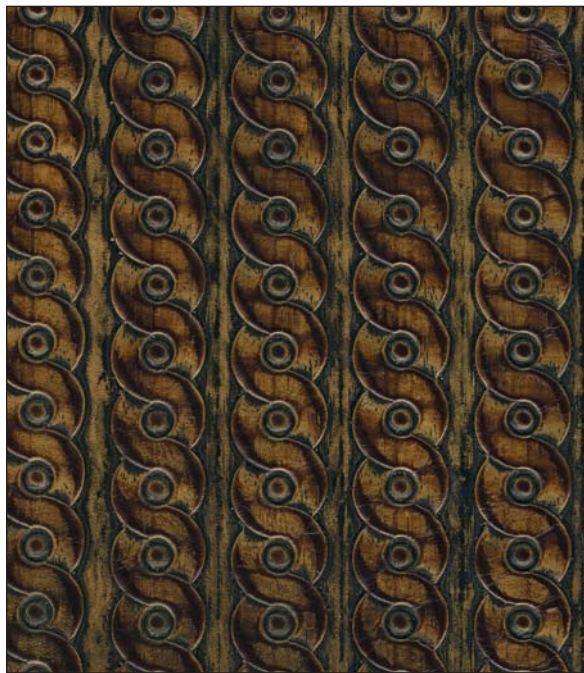

ROMANZA RINGS R009