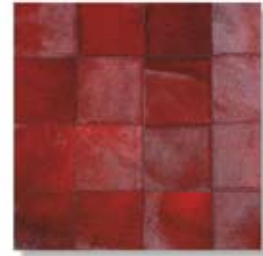

CC LIMITED EDITION

Prati Chessboard - Solid

Prati Chessboard features solid color cowhide, dyed in a wide variety of colors. Available in any of the standard Pradini colors in a solid color or a combination of any two colors.

Available in 3 standard sizes:

120 x 180 cm	4 x 6 ft.*
170 x 240 cm	5 x 8 ft.
180 x 280 cm	6 x 9 ft.

Custom sizes are also available.

Individual squares are available in 6 standard sizes:

6 x 6 cm	2 1/2" x 2 1/2"
10 x 10 cm	4" x 4"
20 x 20 cm	8" x 8"
20 x 25 cm	8" x 10"
30 x 30 cm	12" x 12"
30 x 60 cm	12" x 24"

An optional border is available in black smooth leather, matching hair-on or acid-etched hair-on leather. Rugs include an anti-skid backing. Larger-size rugs may be additionally stuffed to create a thicker, padded rug.

* Note: Dimensions are based on metric. Imperial conversions are approximate.

Examples:

1) Brown hair-on, borderless
2) Red hair-on, borderless
3) Beige hair-on, with matching hair-on border
4) Black hair-on, with black smooth leather border

1

2

3

4