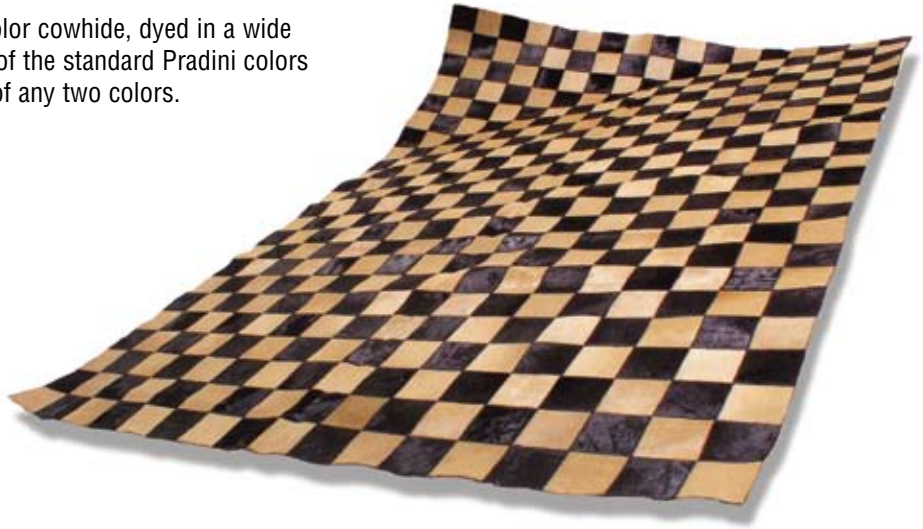

CC LIMITED EDITION

Prati Chessboard - Solid

Prati Chessboard features solid color cowhide, dyed in a wide variety of colors. Available in any of the standard Pradini colors in a solid color or a combination of any two colors.

An optional border is available in black smooth leather, matching hair-on or acid-etched hair-on leather. Rugs include an anti-skid backing. Larger-size rugs may be additionally stuffed to create a thicker, padded rug.