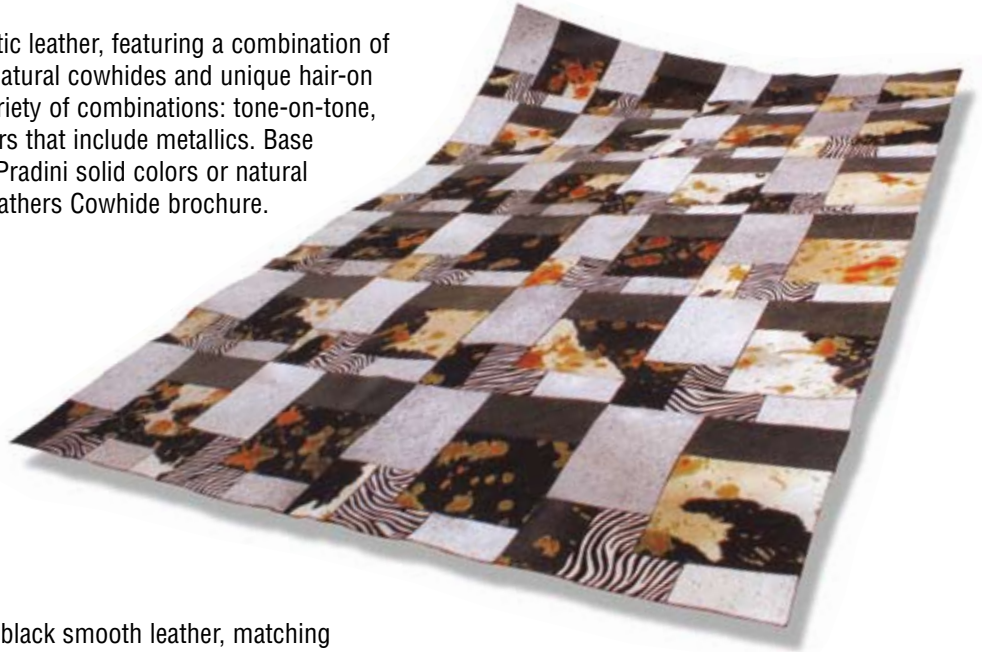

CC LIMITED EDITION

Prati Random - Imprevisto

Imprevisto is the ultimate in artistic leather, featuring a combination of printed exotic animal cowhides, natural cowhides and unique hair-on hides that are acid-etched in a variety of combinations: tone-on-tone, contrasting colors and multi-colors that include metallics. Base colors may be selected from the Pradini solid colors or natural cowhides as shown on the CC Leathers Cowhide brochure.

Available in 3 standard sizes:

126 x 210 cm	4 x 7 ft.*
168 x 252 cm	5½ x 8 ft.
210 x 294 cm	7 x 9½ ft.

Custom sizes are also available.

Individual squares are available
in 1 size only:

42 x 42 cm   16½" x 16½"

An optional border is available in black smooth leather, matching hair-on or acid-etched hair-on leather. Rugs include an anti-skid backing. Larger-size rugs may be additionally stuffed to create a thicker, padded rug.

* Note: Dimensions are based on metric. Imperial conversions are approximate.

Example:

Combination of brown and black acid-etched hair-on, solid color hair-on and baby zebra printed cowhide.